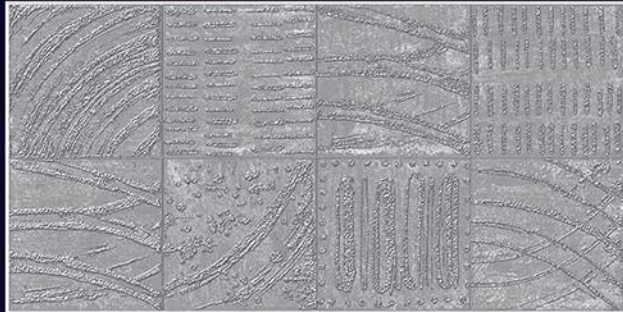

SANVT
C E R A M I K

MATT-WHITE

C-066-HL1

MATT-WHITE

SANVT

C E R A M I K

C-067-L

C-067-HL1